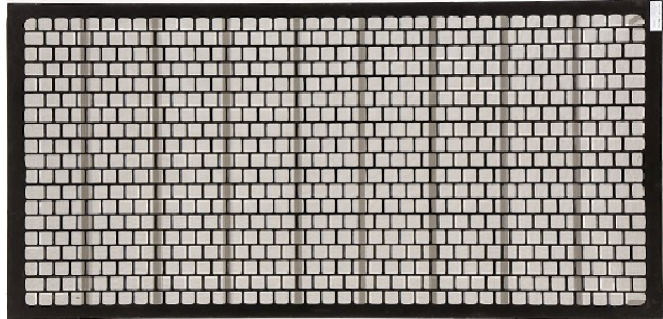

Mongoose Replacement Screen

Specifications & Dimensions

Fits shaker machines: MI Swaco® Mongoose PT

Quantity per shaker: 4

Type of Screen: Frame/Pre-tensioned

Gasket: No

Weight: 29 pounds (13.15 Kgs)

Approx. Dimensions: 46" x 23" x 1-1/2"

Mesh & API Information

CWC Mesh Type	CWC Mesh Size	API RP 13C Designation	D100 Cut Points (Microns)	API Micron Range for Screen Designation	Continental Wire Cloth Item #
CRX Oblong	60	API 50	321	275-327.50	FR-CRXMNG060
CRX Oblong	84	API 60	233	231-275	FR-CRXMNG084
CRX Oblong	110	API 70	207	196-231	FR-CRXMNG110
CRX Oblong	140	API 80	172	165-196	FR-CRXMNG140
CRX Oblong	175	API 100	139	137.50-165	FR-CRXMNG175
CRX Oblong	210	API 120	131	116.50-137.50	FR-CRXMNG210
CRX Oblong	250	API 140	101	98-116.50	FR-CRXMNG250
CRX Oblong	270	API 170	86	82.5-98	FR-CRXMNG270*
CRX Oblong	325	API 200	73	69-82.5	FR-CRXMNG325
CRX Oblong	400	API 230	67	58-69	FR-CRXMNG400
UF Square	24	API 20	861	780-925	FR-UFMNG024
UF Square	38	API 35	521	462.5-550	FR-UFMNG038
UF Square	50	API 45	373	327.5-390	FR-UFMNG050
UF Square	70	API 60	263	231-275	FR-UFMNG070
UF Square	84	API 70	212	196-231	FR-UFMNG084
UF Square	110	API 80	185	165-196	FR-UFMNG110
UF Square	140	API 100	150	137.5-165	FR-UFMNG140
UF Square	175	API 120	125	116.5-137.5	FR-UFMNG175
UF Square	210	API 140	106	98-116.5	FR-UFMNG210
UF Square	230	API 170	90	82.5-98	FR-UFMNG230
UF Square	250	API 200	76	69-82.5	FR-UFMNG250*
UF Square	325	API 230	66	58-69	FR-UFMNG325
UF Square	350	API 270	54	49-58	FR-UFMNG350
UF Square	400	API 325	47	41.5-49	FR-UFMNG400

The Continental Wire Cloth Difference

Continental Wire Cloth replacement shaker screens offer the oil industry a superior product—longevity, increased flow, durability and competitive prices.

make **The Black Screen™**
your last screen